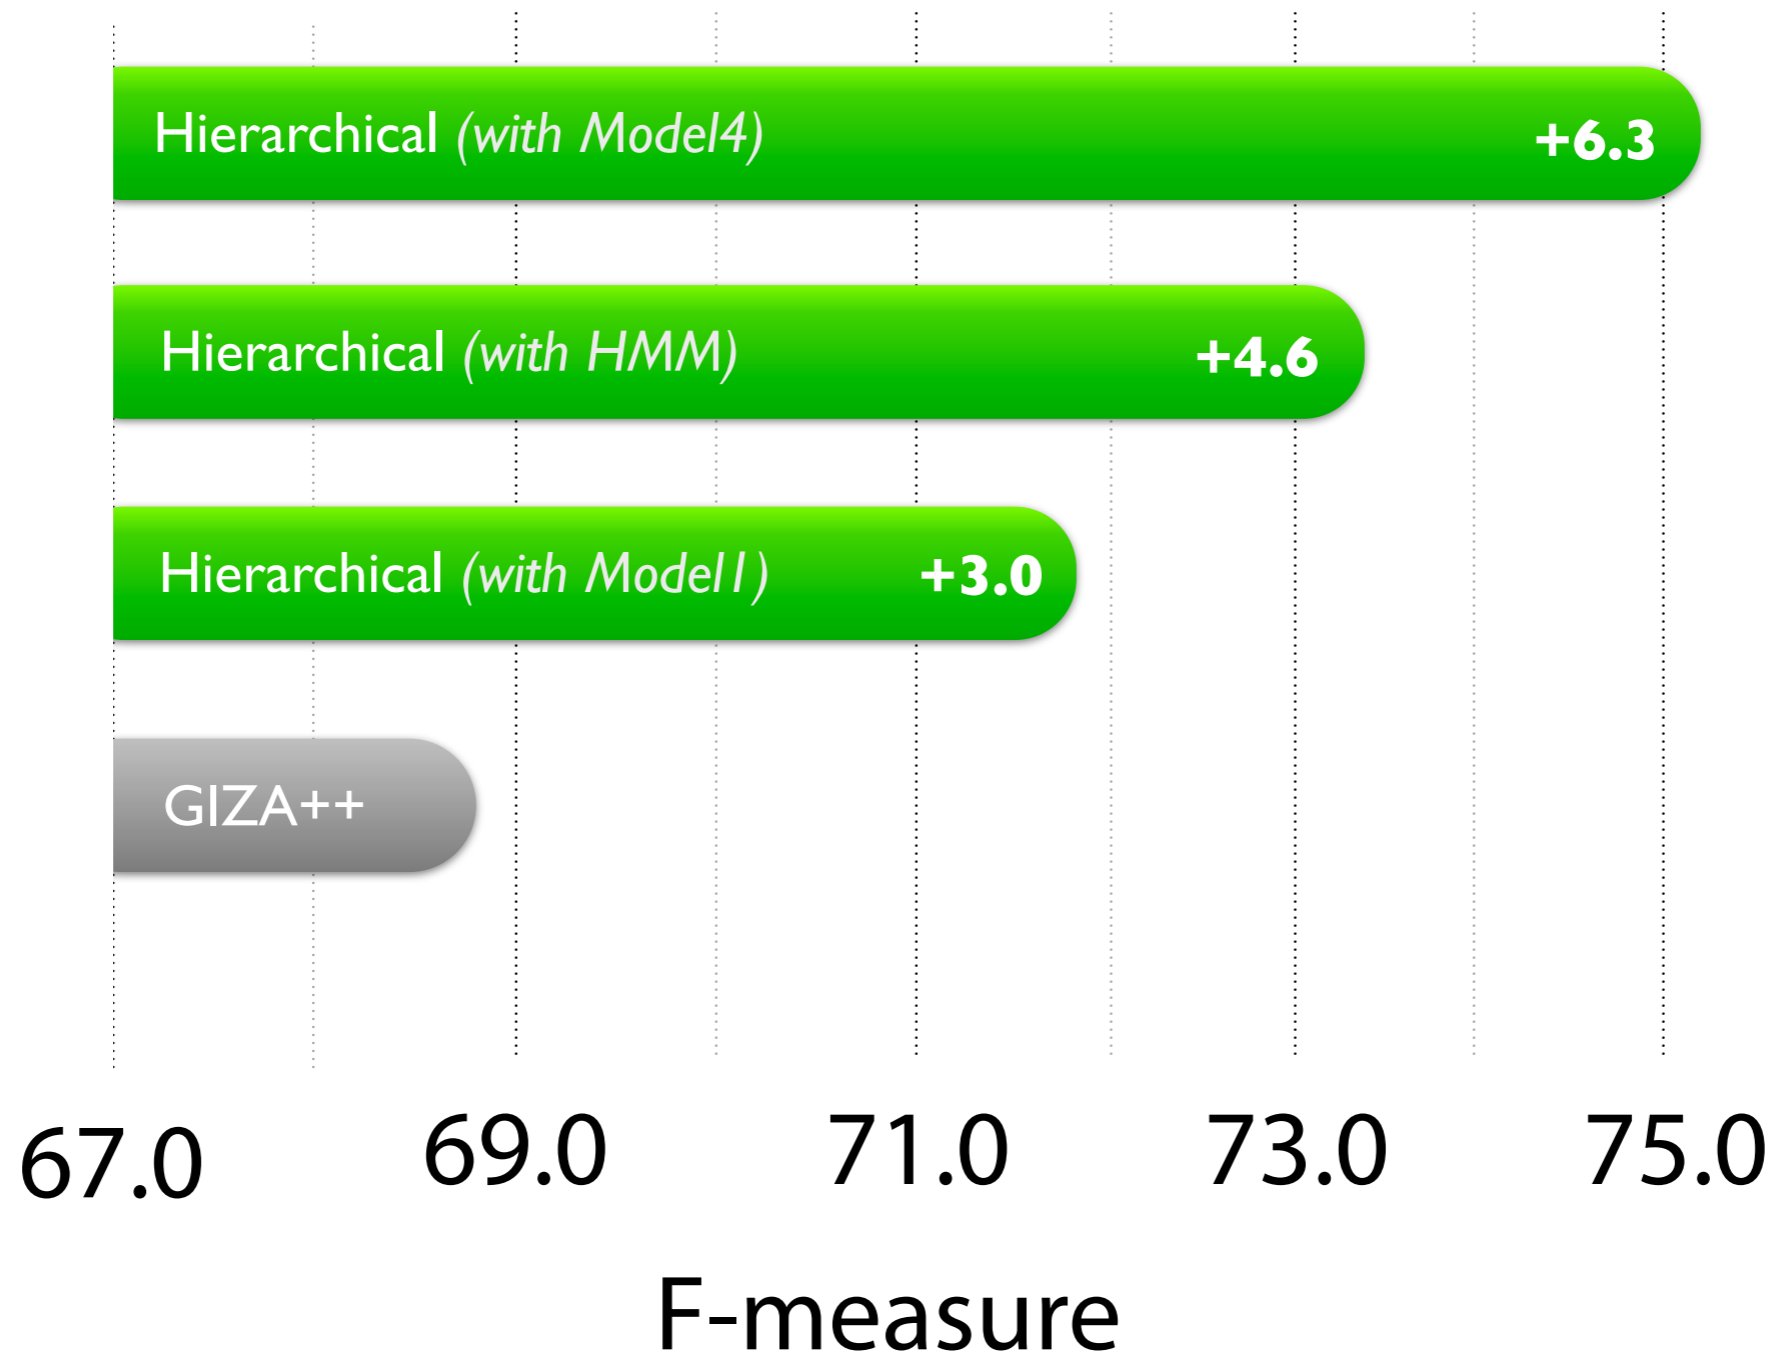

Alignment Experiments

- **Baseline:**

- ▶ GIZA++, Model 4, grow-diag-final symmetrization
- ▶ 50 million words

Alignment Experiments

- **Baseline:**

- ▶ GIZA++, Model 4, grow-diag-final symmetrization
- ▶ 50 million words

- **Hierarchical:**

- ▶ Gold alignments from 800 sentence pairs
- ▶ Development set of 100 sentence pairs

Alignment Experiments

- **Baseline:**

- ▶ GIZA++, Model 4, grow-diag-final symmetrization
- ▶ 50 million words

- **Hierarchical:**

- ▶ Gold alignments from 800 sentence pairs
- ▶ Development set of 100 sentence pairs

- **Evaluation:**

- ▶ Balanced F-measure
- ▶ Held-out test set of 100 sentence pairs

Experimental Results