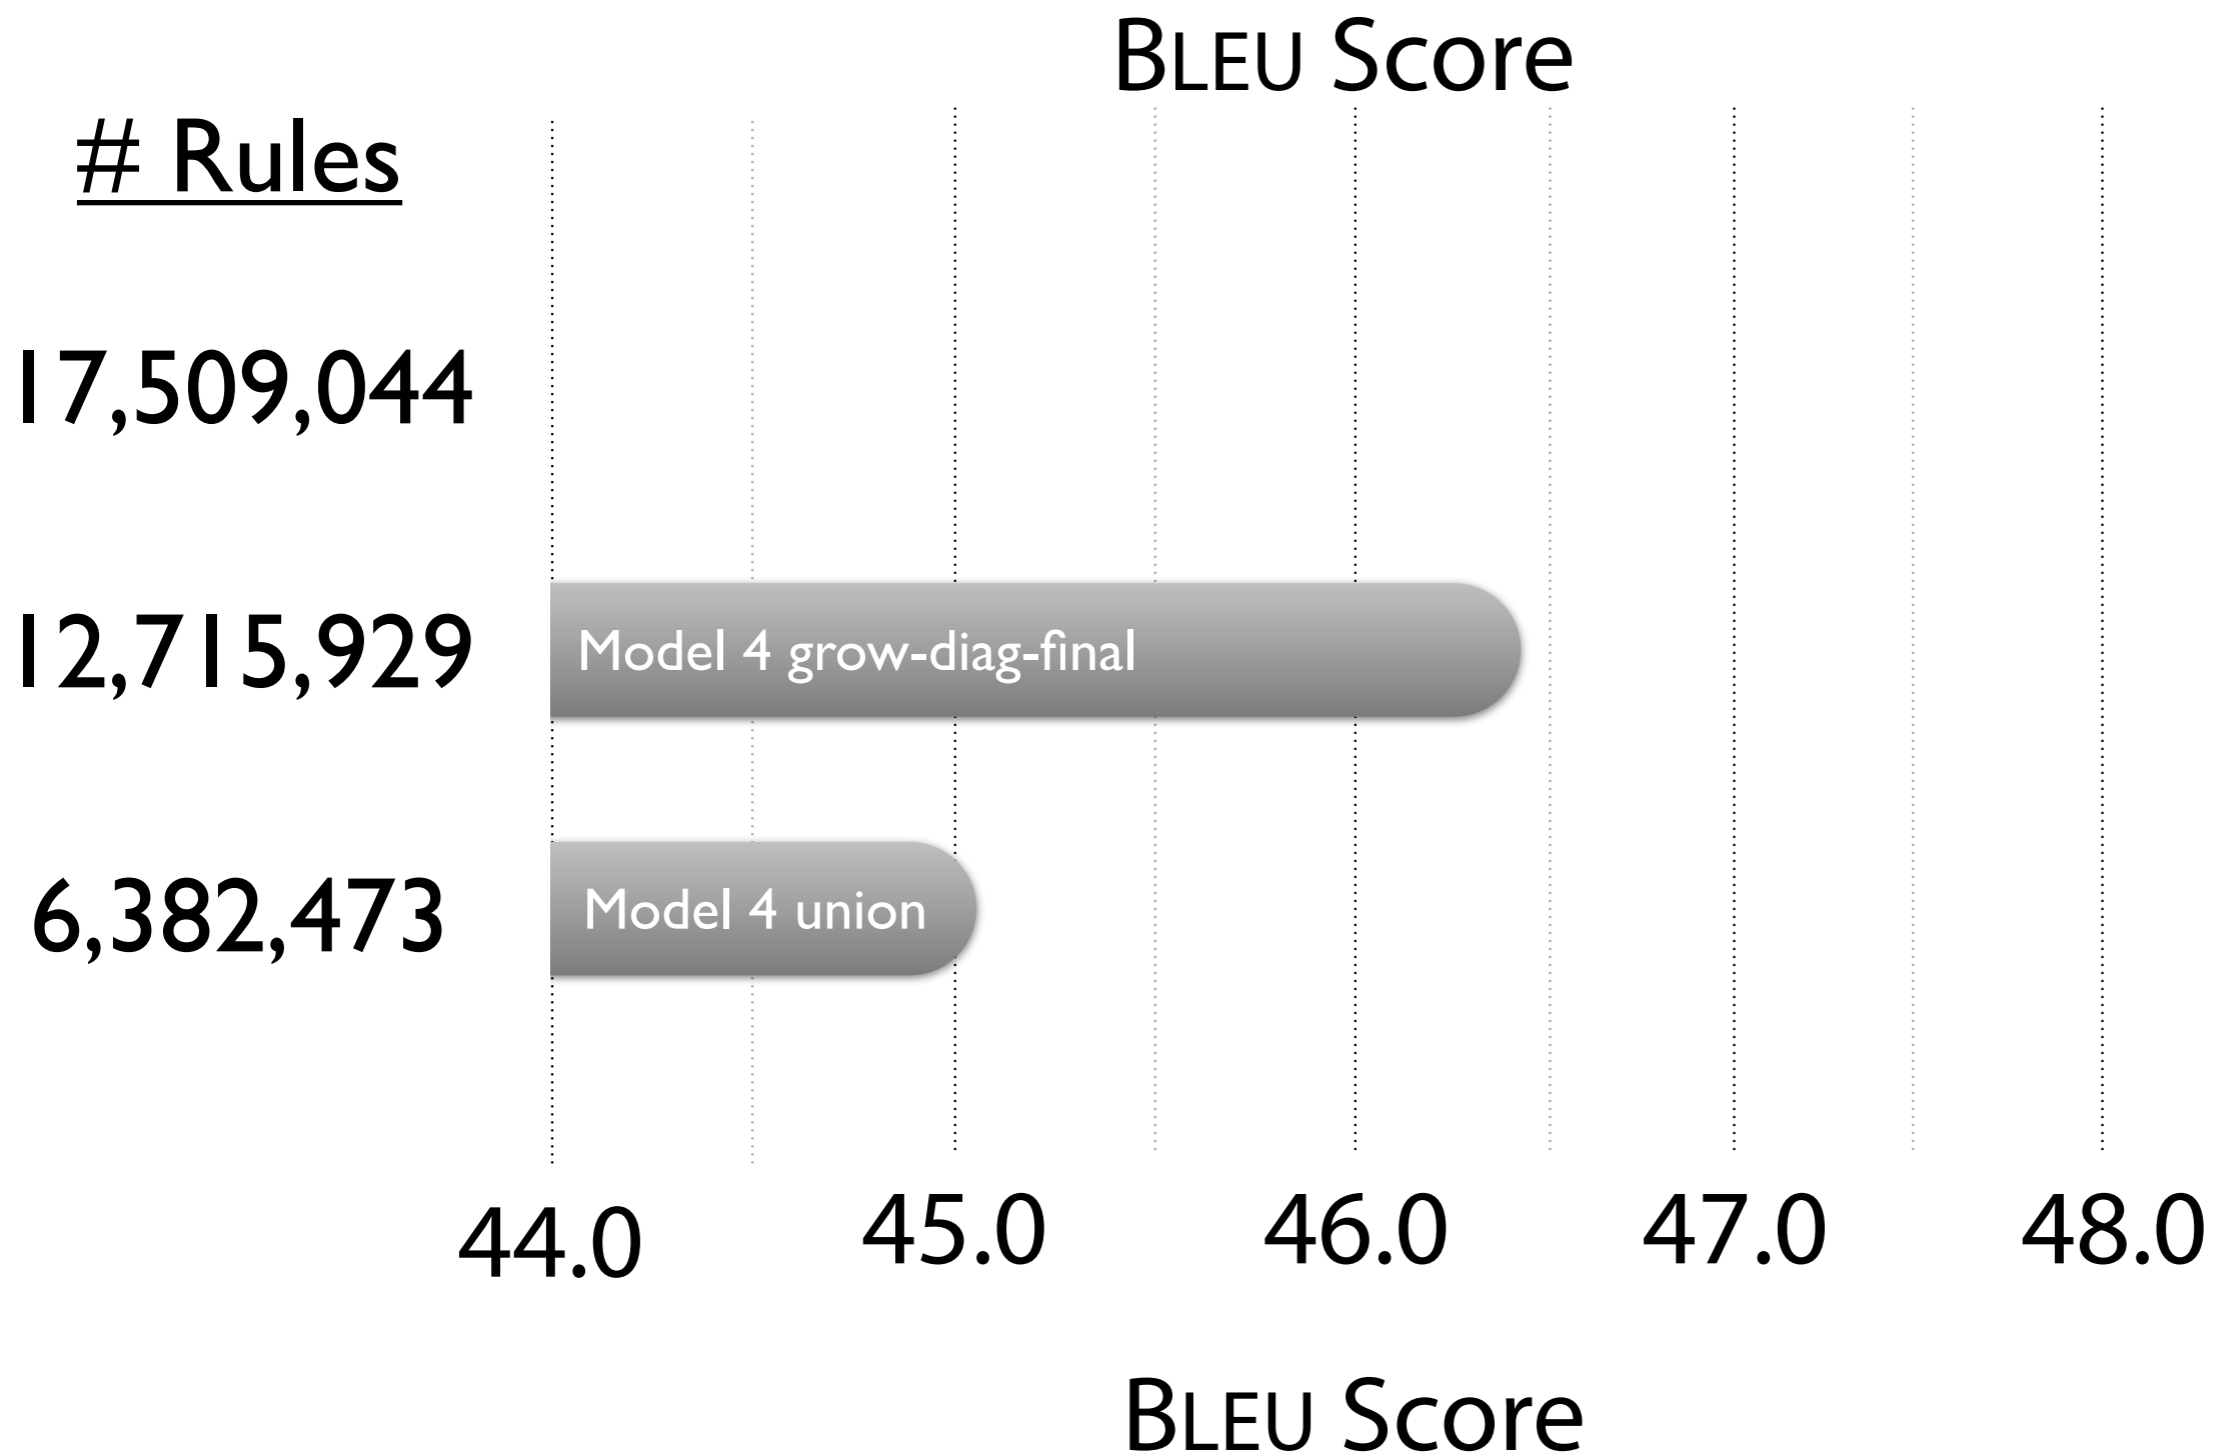

Translation Experiments

- **Translation Model:**

- ▶ Syntax-based MT (Galley et al. 04, 06; Marcu et al. 06)
- ▶ Composed rules (12M vs. 17M)
- ▶ 5-gram randomized LM (Talbot and Brants, 08)
- ▶ Held-out test set from NIST '04, '06 test corpora

- **Baseline Alignments:**

- ▶ GIZA++, Model 4, *grow-diag-final* symmetrization
- ▶ GIZA++, Model 4, *union* symmetrization
- ▶ 50 million words

Experimental Results

Experimental Results

Hierarchical Alignment