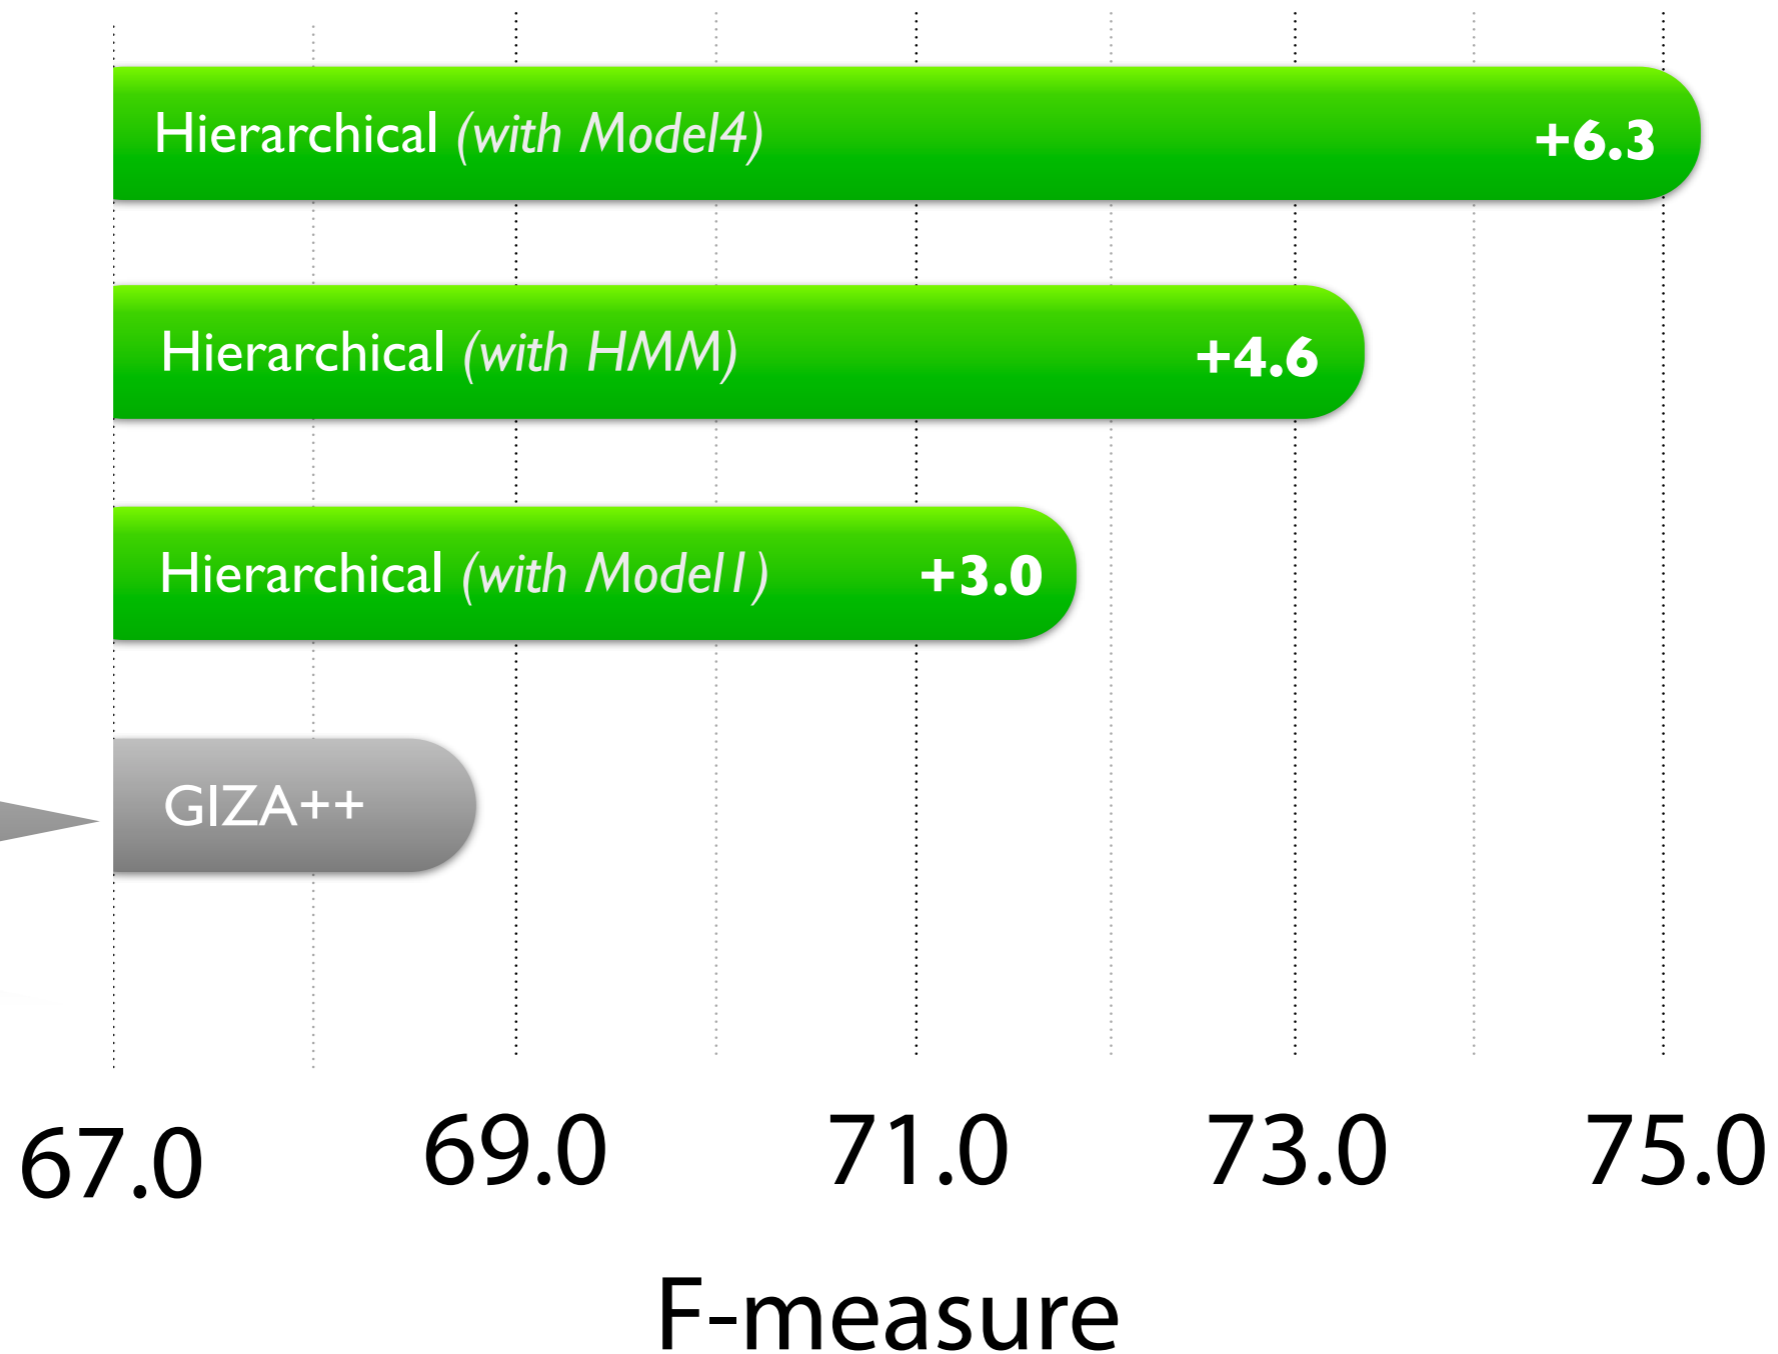

Experimental Results

Model 4,
grow-diag-final